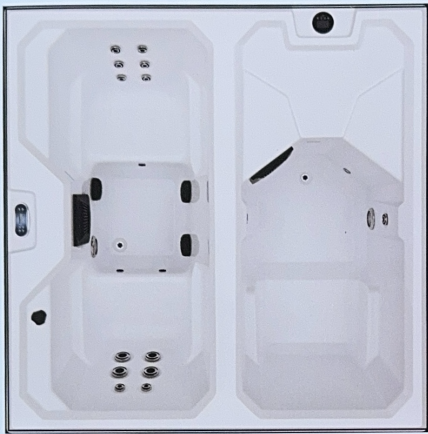

Dual

Size:	85"x85"x30"
Weight:	750 LBS
Gallons:	120 G cold, 130 G Hot
Power:	115V x 2 or 220 15 amp
Purification:	Ozone
LED Light:	Included
Massage Jets:	12

Indulge in the ultimate rejuvenating experience with our Dual Spa Plunge, where you can immerse yourself in both invigorating cold and soothing hot water. Our innovative design allows you to alternate between the two temperatures, harnessing the therapeutic benefits of contrast hydrotherapy. Begin your session by submersing in the warmth of the hot water, allowing it to relax and loosen your muscles. Then, embrace the revitalizing chill of the cold water for a few minutes before returning to the comforting heat. Discover the transformative power of our Dual Spa Plunge and elevate your wellness routine today.